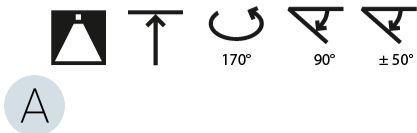

GENERAL

Series: Sign Diva Dancer
Subseries: Sign Diva Dancer
Brand: Prolicht
Division: Architectural
Mounting Type: Suspension
Mounting Location: Ceiling
Subcategory: Pendant

PHYSICAL

Shape: Round
Diameter (mm): 1100
Diameter (in): 43 ⁵/₁₆
Height (mm): 870
Height (in): 34 ¹/₄
Light Distribution: Adjustable / Direct
Weight (kg): 15.8
Weight (lbs): 34.76
Diffuser: PMMA - Opal / Micro-Prism / Sparkling Secret / Vintage Industrial
Fixture Finish: SSR / BKV / CWI / CRY / HAB / UFT / ITA / RUA / FTG / MYG / LOD / PUS / FRO / FUP / KIA / POP / BLS / SPG / MEY / GOH / GUM / CHC / COM / ABZ / JAG / OBR / MOS / ROR
Fixture Material: Extruded Aluminum / Steel

ELECTRICAL

Lamp Type: LED (Zhaga Standard)
Input Wattage (W): 169.4
Total Output Wattage (W): 135
Dimming: Tri-Mode (Non-Dimming and Phase Dimming (120Vac only) and 0-10V Dimming)
Driver Included: Yes
Driver Location: Integrated
Driver Type: Constant Current - Universal
Driver Class: Class 2
Input Voltage (V): 120 - 277
Constant Current (MA): 600

LED

Color Temperature (°K): 3000 / 3500 / 4000
Max. Delivered Lumen (lm): 19520 / 19933 / 20340
CRI: >90 CRI
Lamp Life (hrs): 50000

OPTICAL

Adjustability: Rotational Canopy 170°; Tilting Canopy ±50°; Tilting Head ±90°

RATINGS AND CERTIFICATIONS

Certified By: Certified for North American Standards
IP rating: IP20