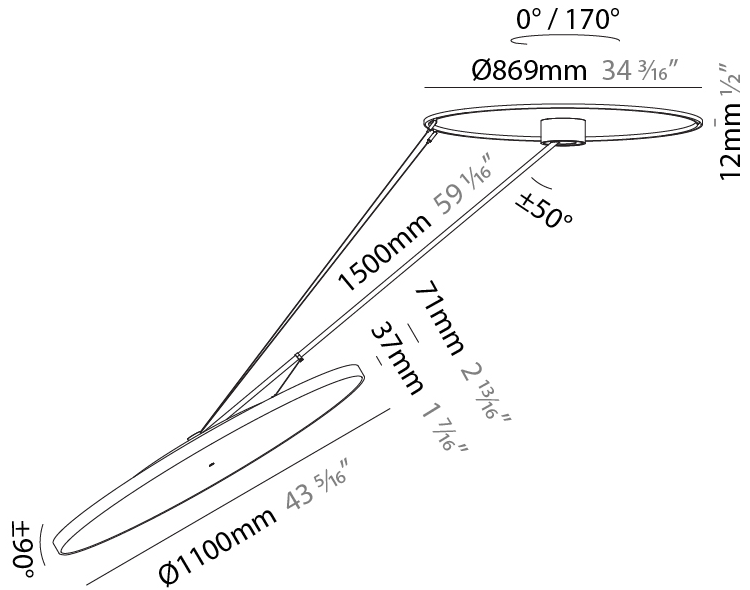

GENERAL

Series: Sign Diva Dancer
Subseries: Sign Diva Dancer
Brand: Prolicht
Division: Architectural
Mounting Type: Suspension
Mounting Location: Ceiling
Subcategory: Pendant

PHYSICAL

Shape: Round
Diameter (mm): 1100
Diameter (in): 43 5/16
Height (mm): 1620
Height (in): 63 3/4
Light Distribution: Adjustable / Direct
Weight (kg): 16
Weight (lbs): 35.2
Diffuser: PMMA - Opal / Micro-Prism / Sparkling Secret / Vintage Industrial
Fixture Finish: SSR / BKV / CWI / CRY / HAB / UFT / ITA / RUA / FTG / MYG / LOD / PUS / FRO / FUP / KIA / POP / BLS / SPG / MEY / GOH / GUM / CHC / COM / ABZ / JAG / OBR / MOS / ROR
Fixture Material: Extruded Aluminum / Steel

ELECTRICAL

Lamp Type: LED (Zhaga Standard)
Input Wattage (W): 169.4
Total Output Wattage (W): 135
Dimming: Tri-Mode (Non-Dimming and Phase Dimming (120Vac only) and 0-10V Dimming)
Driver Included: Yes
Driver Location: Integrated
Driver Type: Constant Current - Universal
Driver Class: Class 2
Input Voltage (V): 120 - 277
Constant Current (MA): 600

LED

Color Temperature (°K): 3000 / 3500 / 4000
Max. Delivered Lumen (lm): 19520 / 19933 / 20340
CRI: >90 CRI
Lamp Life (hrs): 50000

OPTICAL

Adjustability: Rotational Canopy 170°; Tilting Canopy ±50°; Tilting Head ±90°

RATINGS AND CERTIFICATIONS

Certified By: Certified for North American Standards
IP rating: IP20